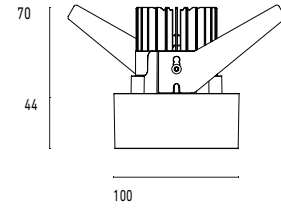

101 10 000218.012

Model

Name	Mono 100 Type 2 Recessed Downlighter
Finish	Structured White
Area	Indoor

System

Power (Luminaire)	24W
Power (System)	27W
Voltage	240V-AC
Optics	Rotationally Symmetrical Direct 15°
Colour Temperature	2700°K
Luminous Flux	1763lm
TM30	Rf95 Rg103
CRI	Ra97
Lumen Maintenance	L90 B10 50000hrs
Chromacity	<3 McAdam Step Ellipse
Articulation	Fixed
Cut-Out	
Ingress Protection	IP44
Control Device	Remote Phase DIM (Included)
Class	III